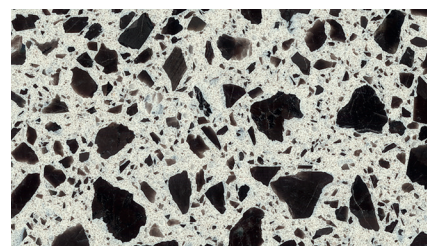

GALERA Q3014